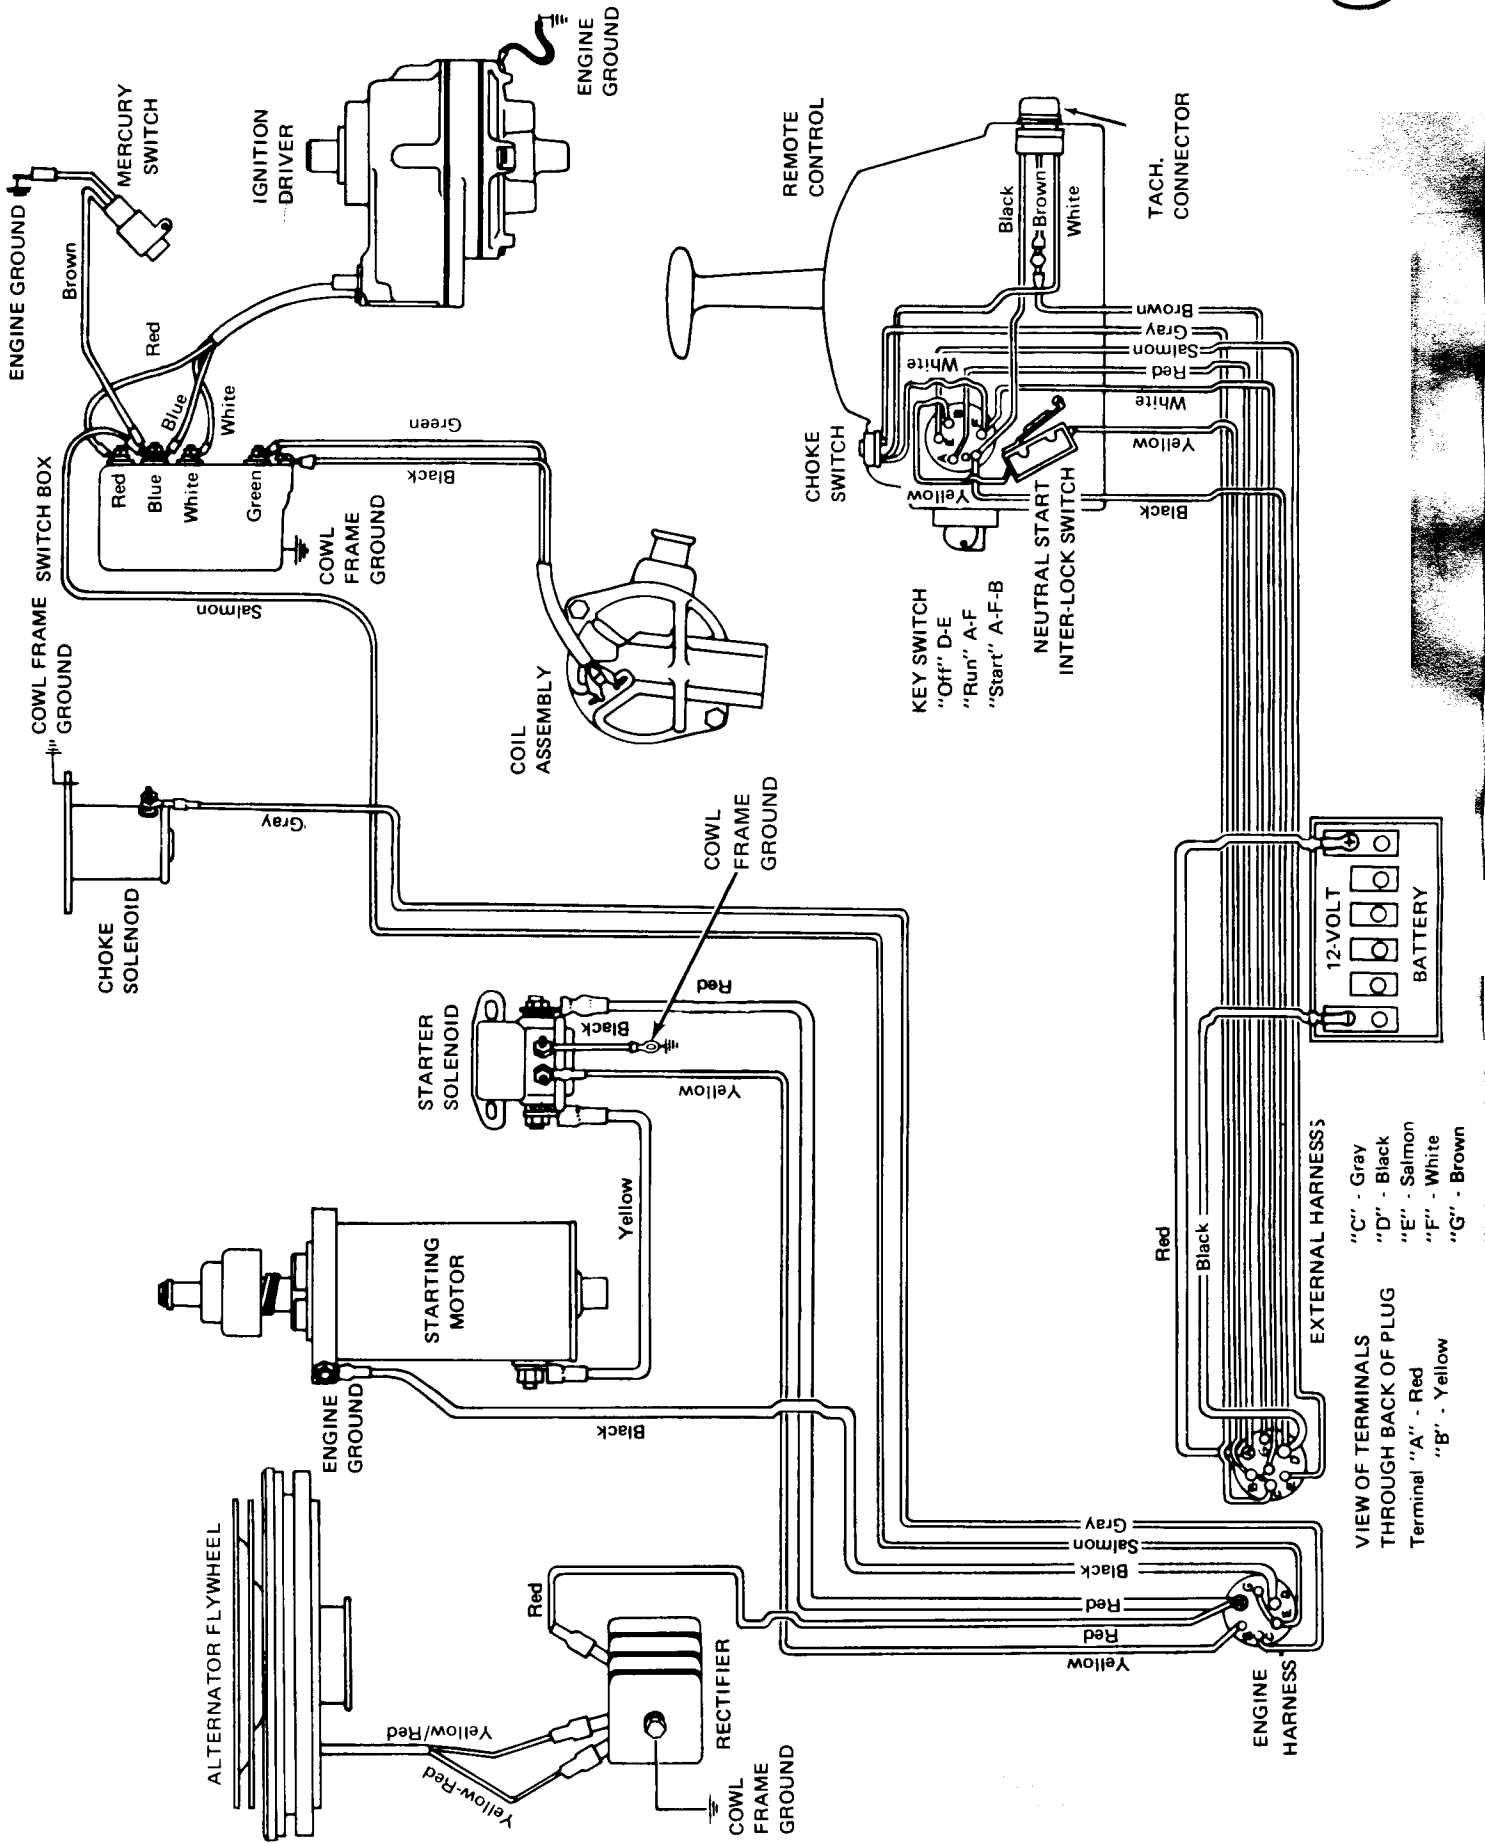

MERC 500 THUNDERBOLT IGNITION WIRING DIAGRAM

26

VIEW OF TERMINALS THROUGH BACK OF PLUG

Terminal "A" - Red
 "B" - Yellow
 "C" - Gray
 "D" - Black
 "E" - Salmon
 "F" - White
 "G" - Brown